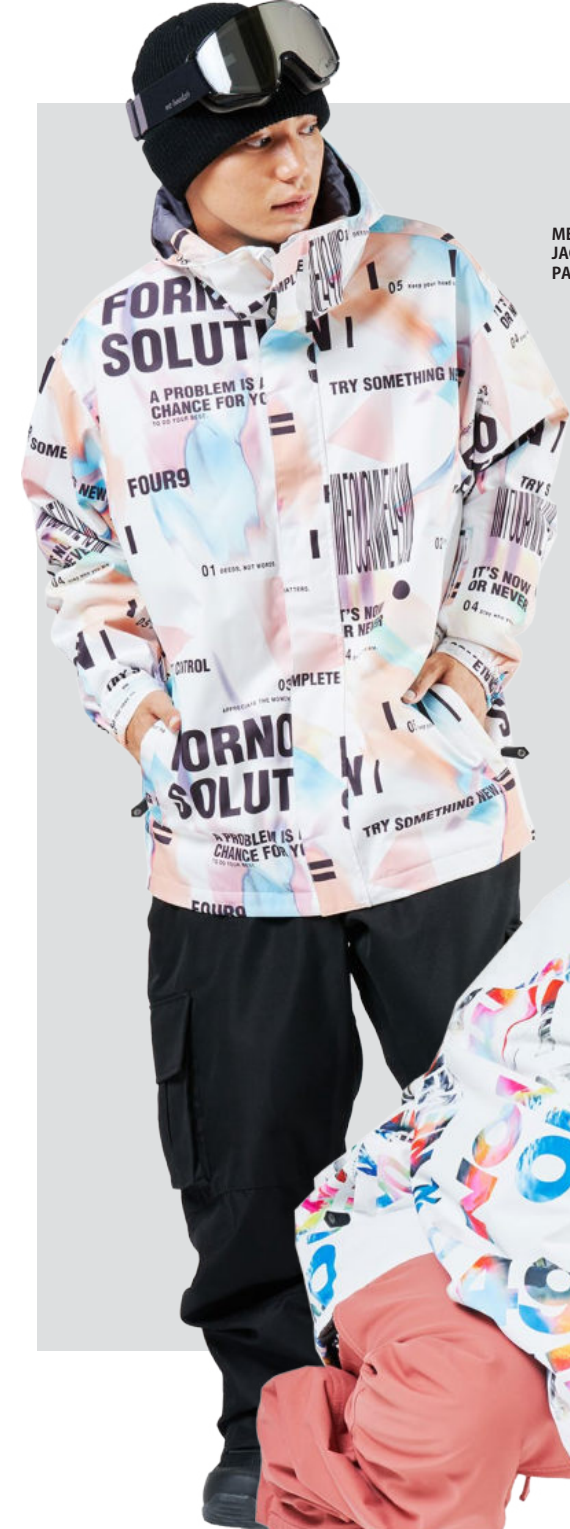

FOR NO SOLUTION 49
2023-2024

MENS MODEL
JACKET:FN-2301 C/#EMO
PANTS:FN-2307 C/#BLK

LADIES MODEL
JACKET:FN-2301 C/#LOGO
PANTS:FN-2305 C/#TRT

FN-2301 PRINT JACKET

- Fabrics : Poly HERRINGBONE
- Function : 10,000mm Waterproof / 5,000mm Breathable / Teflon protector
- Lining : Tricot Brush Fabric / Taffeta
- Size : S / M / L / XL
- Price 税込価格 : ¥ 29,700(税抜 ¥ 27,000)